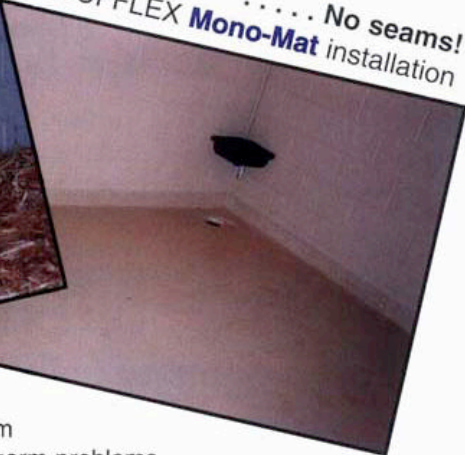

TUFFLEX®

Unique, Fast-Curing, Protective and Decorative Resilient
Waterproofing Systems

Mono-Mat Seamless Sanitary System

Monolithic in-place mat application:

- ✓ Seamless finish seals out dirt & germs - providing a healthier environment.
- ✓ Covers up walls and columns to form a seamless edge finish.
- ✓ No seams means the area is easier to clean and sanitize = labor savings.
- ✓ Can be applied any needed thickness.
- ✓ Meets USDA criteria as per:
Food Safety and Inspection Service
(FSIS) Directive 11.000.4

Available in:

- Different surface textures available depending on specific site needs.
- Various color choices.
- Differing degrees of softness and hardness depending on needs.

**Offers unparalleled flexibility in
designing your animal habitat
flooring and waterproofing needs.**

“Genny” our 8900 pound product tester!
Seneca Park Zoo - Rochester, NY
(2 year-old 1/2-inch thick Mono-Mat installation)

Animal Habitats:
Mats with seams

. No seams!
TUFFLEX Mono-Mat installation

The
Mono-Mat

Seamless Sanitary System

keeps the animal waste and potential germ problems
up on the surface where cleaning is quicker and more effective.

This installation solved **two** problems: The rough and cracked concrete in the alligator pen was leaking water and abrading the bottoms of the alligators' paws (feet, fins, claws?) which were then becoming infected. A TUFFLEX waterproofing membrane was applied with a semi-smooth surface which solved both problems.