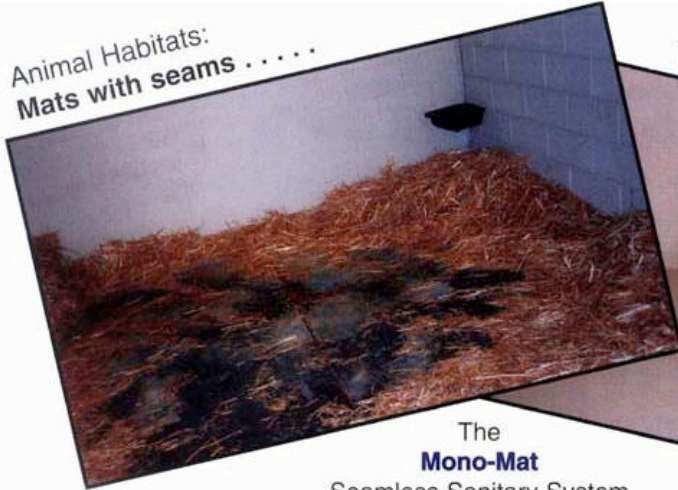

TUFFLEX®

Unique, Fast-Curing, Protective and Decorative Resilient
Waterproofing Systems

Mono-Mat Seamless Sanitary System

Monolithic in-place mat application:

- ✓ Seamless finish seals out dirt & germs - providing a healthier environment.
- ✓ Covers up walls and columns to form a seamless edge finish.
- ✓ No seams means the area is easier to clean and sanitize = labor savings.
- ✓ Can be applied any needed thickness.
- ✓ Meets USDA criteria as per:
Food Safety and Inspection Service
(FSIS) Directive 11.000.4

Available in:

- Different surface textures available depending on specific site needs.
- Various color choices.
- Differing degrees of softness and hardness depending on needs.

**Offers unparalleled flexibility in
designing your animal habitat
flooring and waterproofing needs.**

“Genny” our 8900 pound product tester!
Seneca Park Zoo - Rochester, NY
(2 year-old 1/2-inch thick Mono-Mat installation)

Animal Habitats:
Mats with seams

. No seams!
TUFFLEX Mono-Mat installation

The
Mono-Mat

Seamless Sanitary System

keeps the animal waste and potential germ problems
up on the surface where cleaning is quicker and more effective.

This installation solved **two** problems: The rough and cracked concrete in the alligator pen was leaking water and abrading the bottoms of the alligators' paws (feet, fins, claws?) which were then becoming infected. A TUFFLEX waterproofing membrane was applied with a semi-smooth surface which solved both problems.